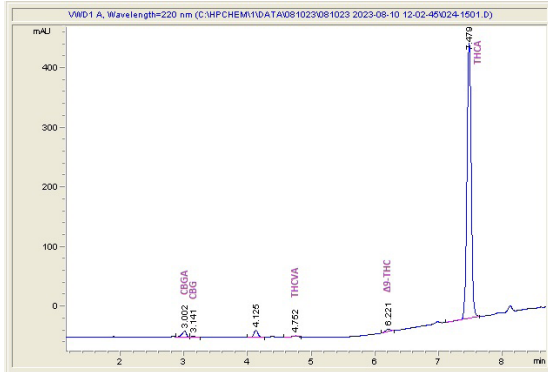

RAZAD Enterprises LLC dba ZAR Spark

Lemon Cake

Sample Submitted: 08-10-2023; Report Date: 08-15-2023

Lemon Cake THC-A Hemp

Plant Material: Flower

Chromatogram