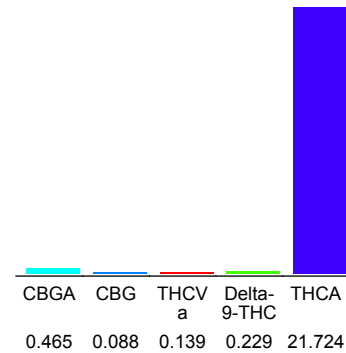

Cannabinoid Profile

Cannabinoid Profile by HPLC

0.23%

Delta-9-THC

0.00%

CBD

22.65%

Total Cannabinoids

Cannabinoid	% wt	mg/g
CBGA	0.465	4.65
CBG	0.088	0.88
THCVa	0.139	1.39
Delta-9-THC	0.229	2.29
THCA	21.72	217.24
Total Cannabinoids	22.65	226.5
Calculated Total THC	19.28	192.81
Calculated CBD Yield	0.00	0.00

Calculated Total THC = Delta-9-THC + 0.877 * THCA
Calculated Maximum CBD Yield = CBD + 0.877 * CBDA

Marin Analytics, LLC

250 Bel Marin Keys Blvd, Suite D4
Novato, CA 94949

833-321-TEST / info@marinanalytics.com

Sara Biancalana
Chief Scientist